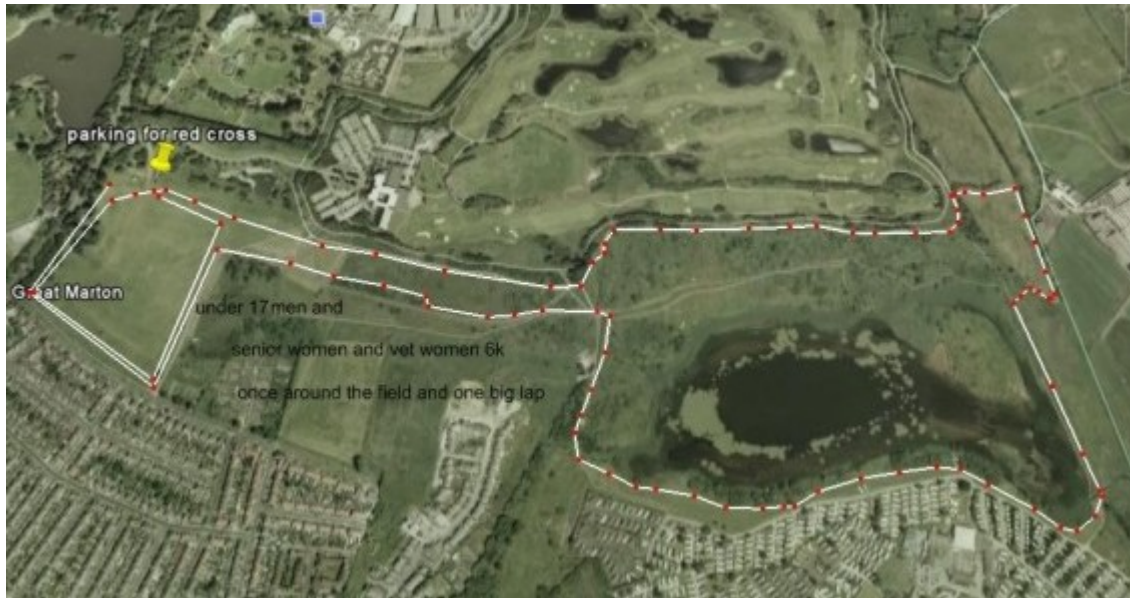

MID LANCs CROSS COUNTRY BLACKPOOL 13th December 2008

Course Maps

Under 11 Boys & Girls

Under 13 Girls

Under 13 Boys / Under 15 Girls
(Caption below incorrect)

Under 15 Boys / Under 17 Women

Jnr & Snr Women / Under 17 Men