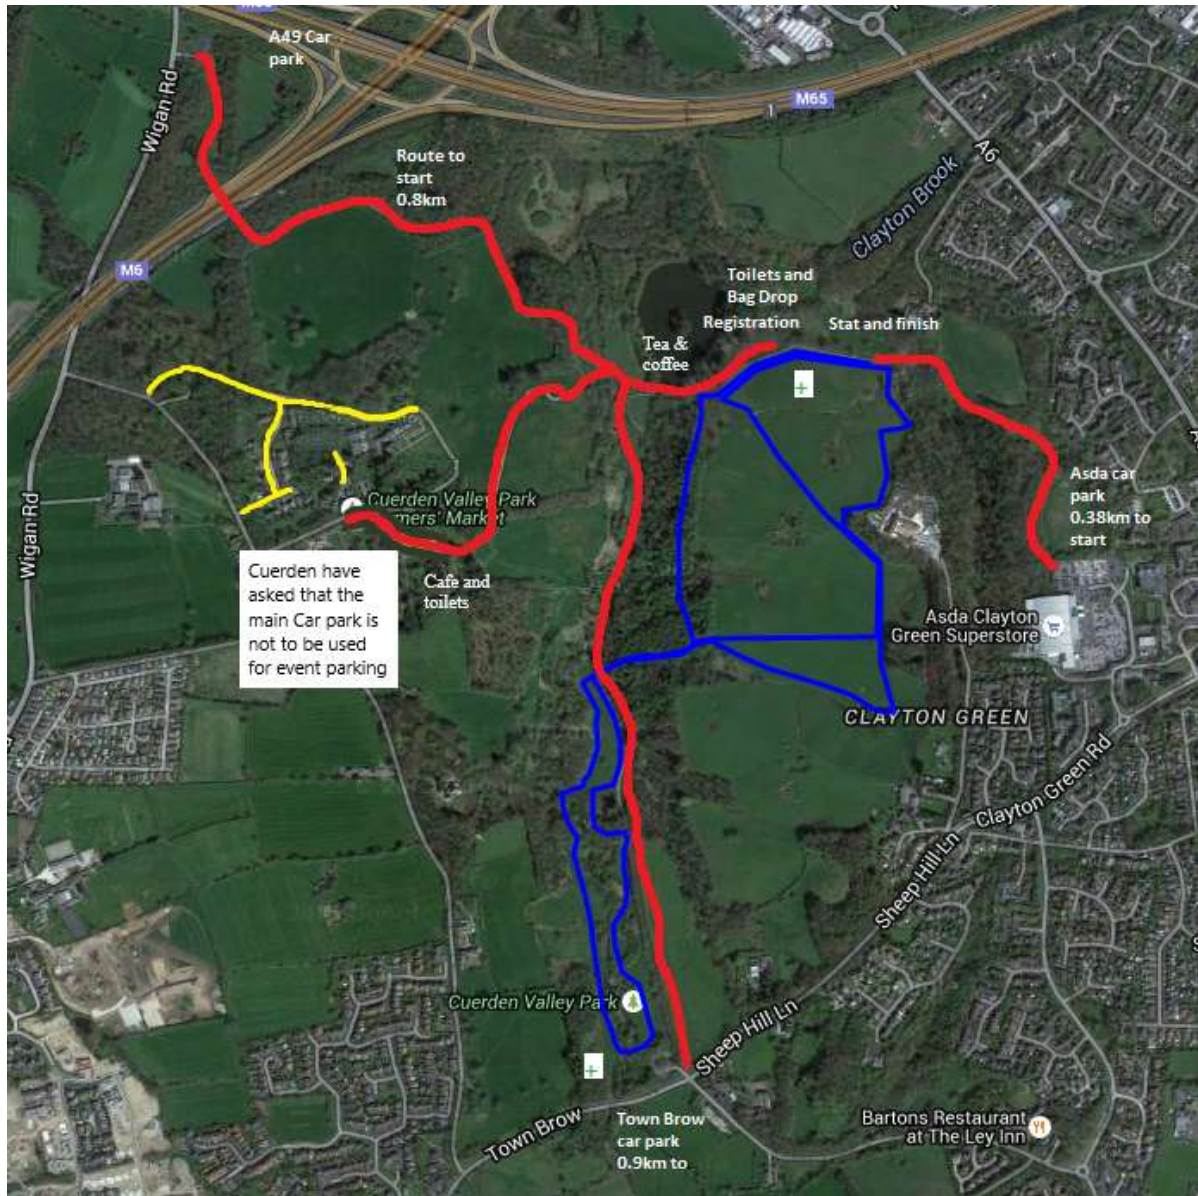

Cuerden Valley Cross Country

Course Description

Race 1 U11 G	1 Medium Lap	Start ACJKLMN Finish	1.8KM
Race 2 U11 B	1 Medium Lap	Start ACJKLMN Finish	1.8KM
Race 3 U13 G	1 short lap, 1 medium lap	Start ABLMN + ABLJKLMN Finish	2.7KM
Race 4 U13 B+U15 G	2 medium laps	Start ABLJKLMN x2 Finish	3.6KM
Race 5 U15 B + U17W	2 short laps, 1 medium lap	Start ABLMN x2+ ABLJKLMN Finish	3.7KM
Race 6 U17 M + U20 W + SW + VM + V70 M	1 Medium lap, 1 long lap	Start ABLJKLMN + ABLJCDEFGHIDCJKLMN Finish	5.5KM
Race 7 U20M + SM + VM	1 short lap, 1 medium, 2 long laps,	Start ABLMN + ABLJKLMN + ABLJCDEFGHIDCJKLMN x2 Finish	10KM

Cuerden Valley Cross Country

Location of Facilities in Cuerden Valley

KEY

- Course
- Pedestrian routes to course
- Private road strictly no parking
-  First Aid

NOTE: WIGAN ROAD (0.8k) & TOWN BROW PARKING (0.9k) HAVE COMPULSORY PARKING FEES (2h £1:10, 4h £2:20, All day £4:00 enforced by number plate recognition technology and high fines), ASDA PARKING (0.38k) IS FREE AND CLOSEST TO THE COMPETITION AREA. WE DO NOT HAVE PERMISSION TO USE SHADY LANE / BERKELEY DRIVE PARKING.