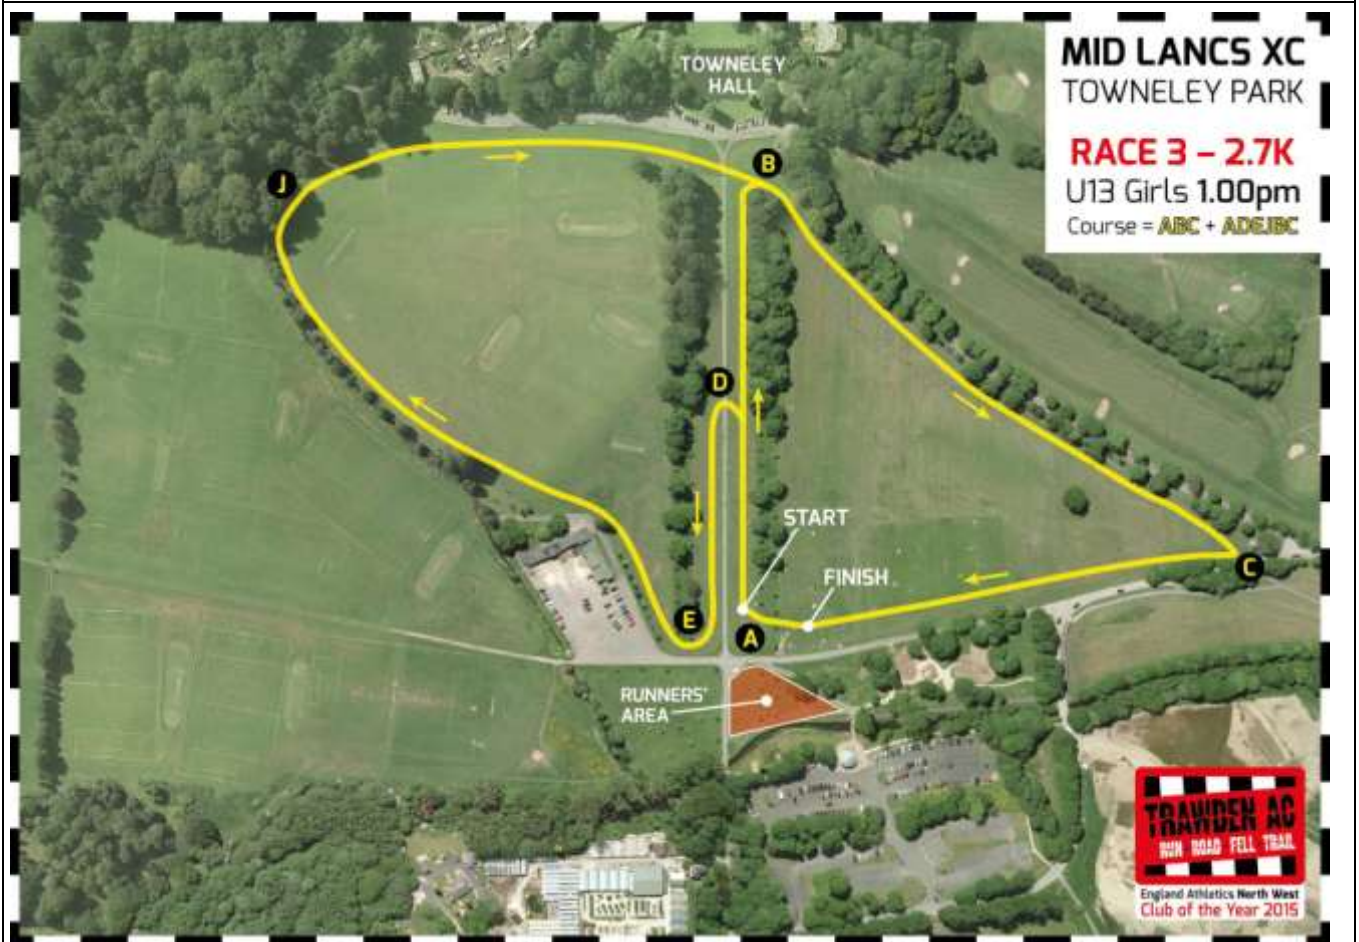

RACE 1: 12:30PM - U11G 2K

RACE 2: 12:45PM - U11B 2K

RACE 3: 1:00PM - U13G 2.7K

RACE 4: 1:20PM - U13B + U15G 3.2K

RACE 5: 1:40PM - U15B + U17W 4K

RACE 6: 2:00PM - U17M + U20W + SW + VW + V70M 5.8K

RACE 7: U20M + SM + VM + (a few V70M) 9.8K