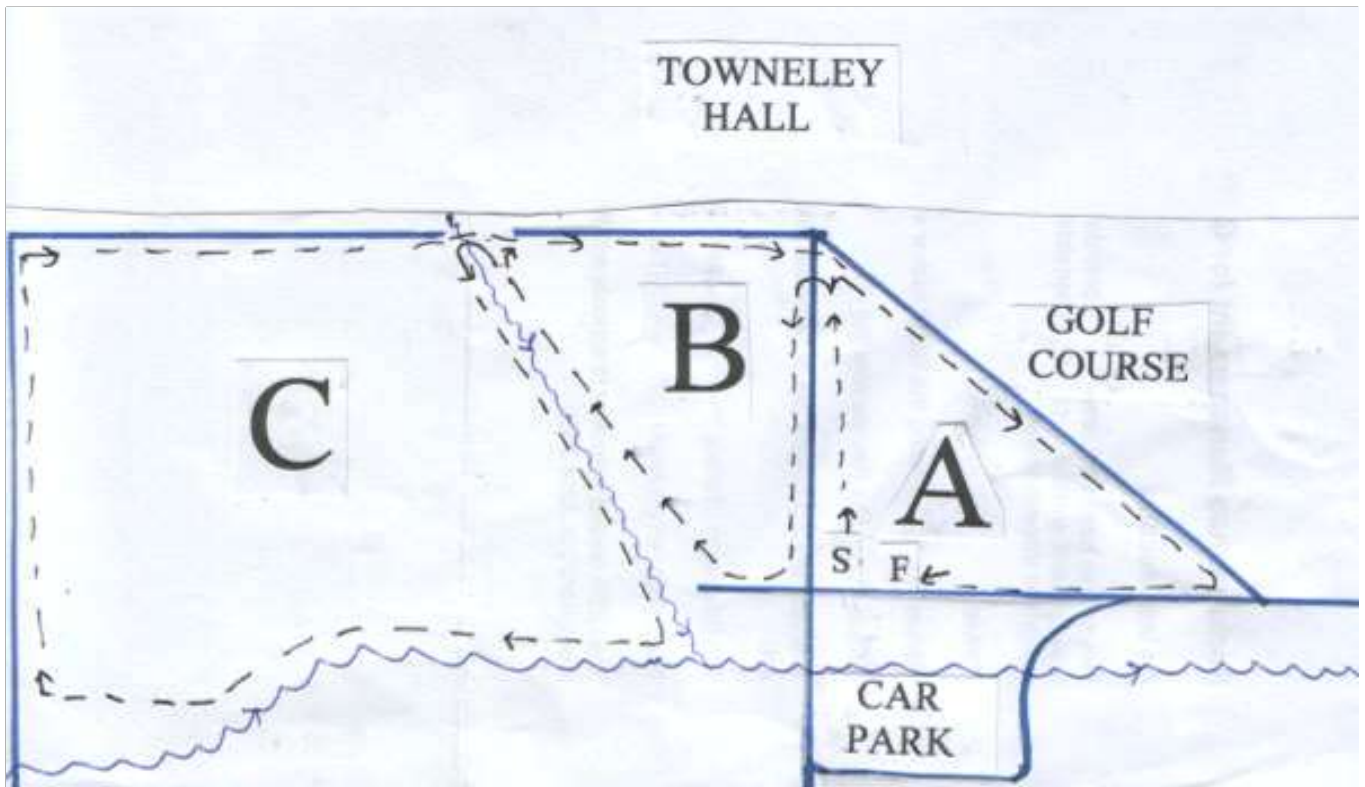

MID LANCs. LEAGUE - CROSS-COUNTRY 1

Towneley Park, Burnley - Saturday 29th. October 2011

12:30pm:	U11G	2 small laps	S - AA - F	1.8k
12:45pm:	U11B	2 small laps	S - AA - F	1.8k
1:00pm:	U13G	1 medium lap	S - ABA - F	2.729k
1:20pm:	U13B/U15G	1 short full lap	S - BCA - F	3.078k
1:40pm:	U15B/U17W	1 full lap	S - ABCA - F	3.973k
2:00pm:	U17M/JW SW/VW	1 medium lap + 1 full lap	S - ABA - BCA - F	5.848k
2:30pm:	JM/SM/VM	3 full laps	S - ABCA - BCA - BCA - F	10.0k