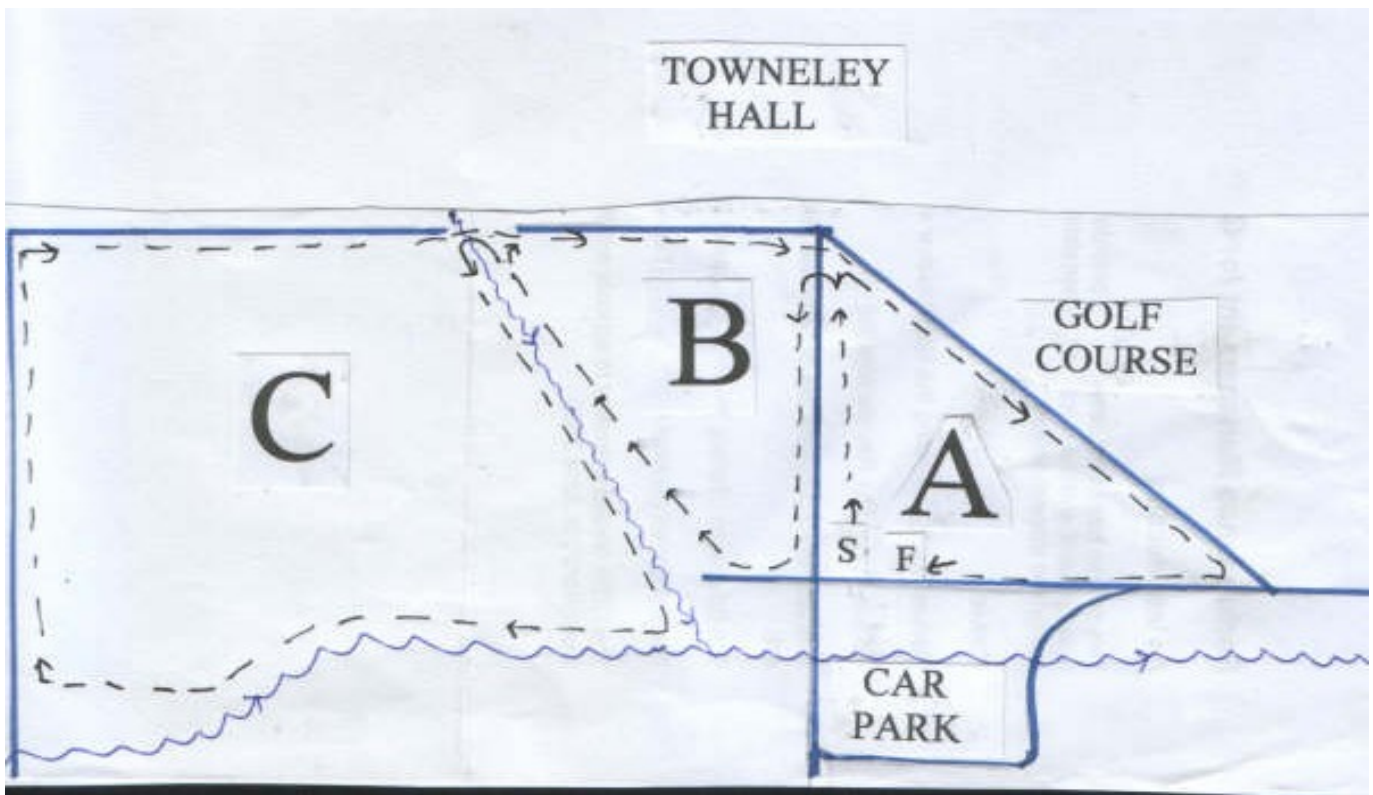

MID LANCs. LEAGUE CROSS-COUNTRY

Towneley Park, Burnley - Saturday 8th November 2008

12:30pm:	U11G	2 small laps	S - AA - F	2.0k
12:45pm:	U11B	2 small laps	S - AA - F	2.0k
1:00pm:	U13G	1 medium lap	S - ABA - F	2.729k
1:20pm:	U13B + U15G	1 short full lap	S - BCA - F	3.078k
1:40pm:	U15B + U17W	1 full lap	S - ABCA - F	3.973k
2:00pm:	U17M + JW + S/VW	1 medium lap + 1 full lap	S - ABA - BCA - F	5.848k
2:30pm:	JM + S/VM	3 full laps	S - ABCA - BCA - BCA - F	10.0k