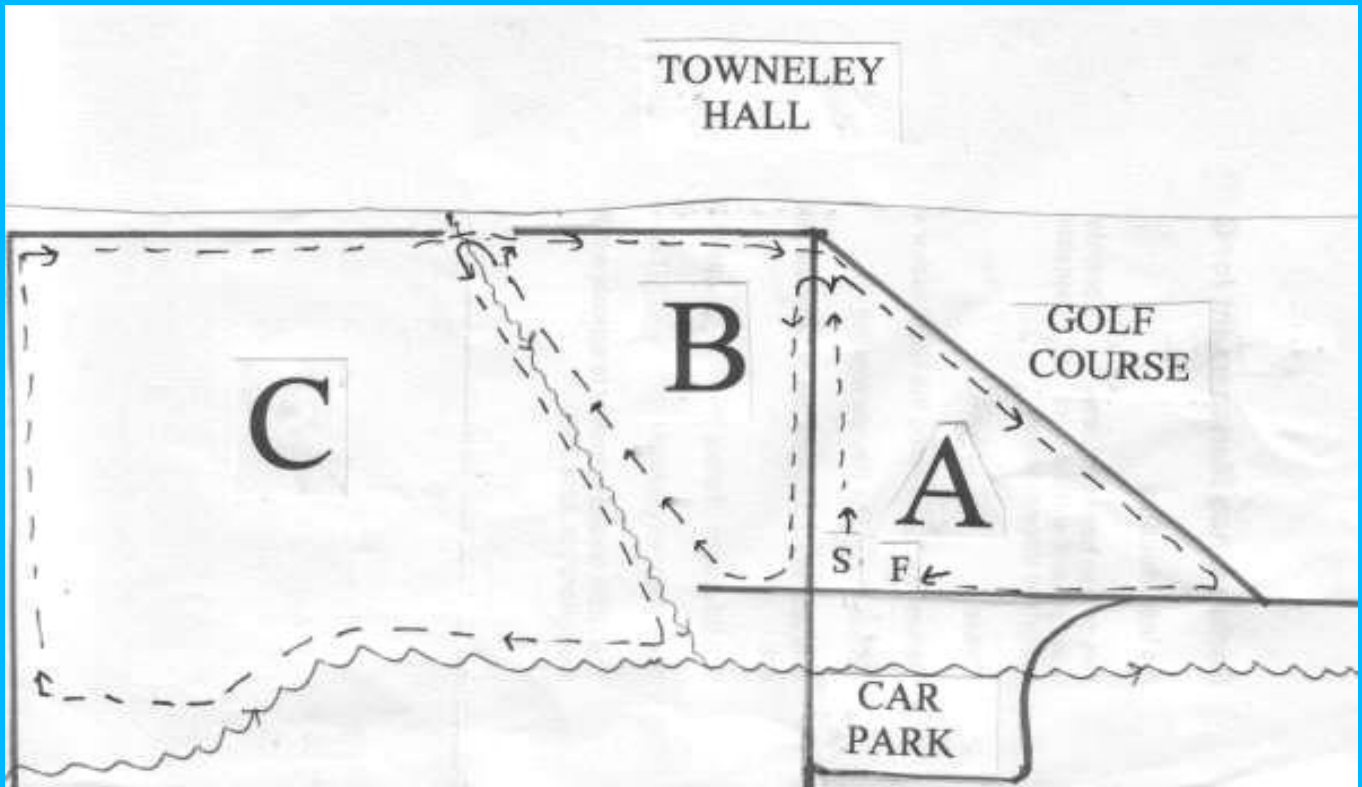

MID LANCs. LEAGUE - CROSS-COUNTRY 3
 Towneley Park, Burnley - Saturday 19th. December 2009

12:30pm:	U11G	2 small laps	S - AA - F	1.8k
12:45pm:	U11B	2 small laps	S - AA - F	1.8k
1:00pm:	U13G	1 medium lap	S - ABA - F	2.7k
1:20pm:	U13B/U15G	1 short full lap	S - BCA - F	3.1k
1:40pm:	U15B/U17W	1 full lap	S - ABCA - F	4.0k
2:00pm:	U17M/JW SW/VW	1 medium lap + 1 full lap	S - ABA - BCA - F	5.8k
2:30pm:	JM/SM/VM	3 full laps	S - ABCA - BCA - BCA - F	10.0k